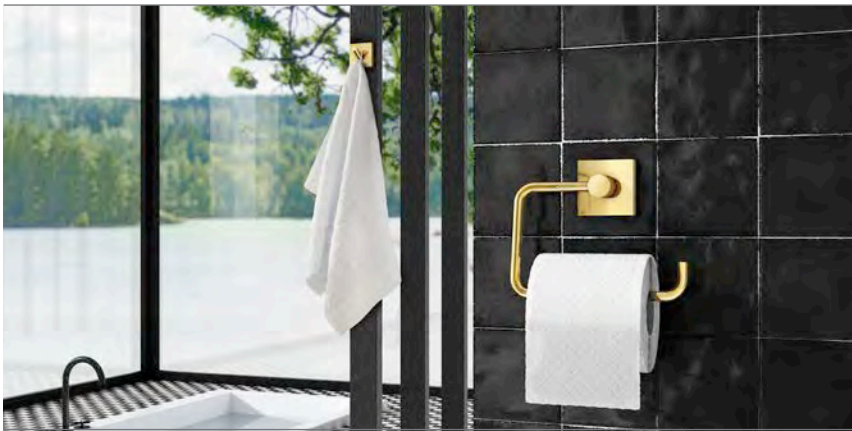

5 **RV356** Polished brass
Double towel hook
L 90 mm

2 **RV359** Polished brass
Quadruple hook
L178 mm

4 **RV344** Polished brass
Towel ring
Ø 170 mm

6 **RV355** Polished brass
Towel hook
45 x 45 mm

1

4

5

2