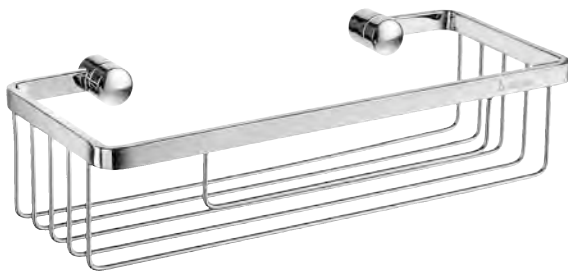

SIDELINE SHOWER BASKETS

1

2

3

4

5

6

1 **DK3001** Polished chrome
Design shower basket
250 x 103 mm, H 60 mm

3 **DK3005** Polished chrome
Design shower basket
400 x 103 mm, H 70 mm

5 **DK2001** Polished chrome
Design shower basket
250 x 110 mm, H 60 mm

2 **DK3031** Polished chrome
Design corner shower basket
200 x 200 mm, H 70 mm