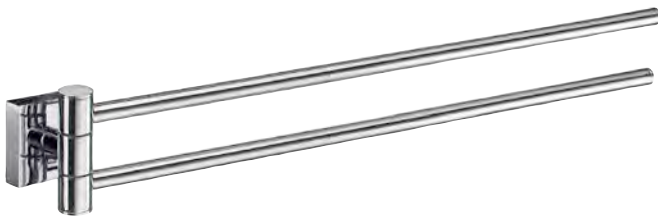

1

4

2

5

3

6

1 **RK325** Polished chrome
Grab bar
L 284 mm

3 **RK3231** Polished chrome
Holder for hairdryer and straightener
L 129 mm

5 **RK3464** Polished chrome
Single towel rail
L 648 mm

2 **RK326** Polished chrome
Swing arm towel rail
L 440 mm

4 **RK328** Polished chrome
Towel rail fixed
L 440 mm

6 **RK3364** Polished chrome
Double towel rail
L 648 mm