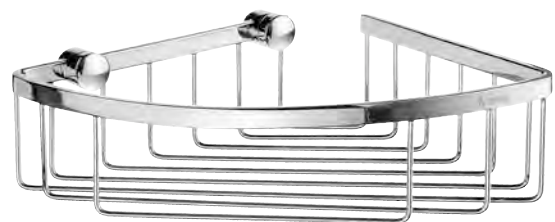

SIDELINE SHOWER BASKETS

1

2

3

4

5

6

1 **DK3001** Polished chrome
Design shower basket
250 x 103 mm, H 60 mm