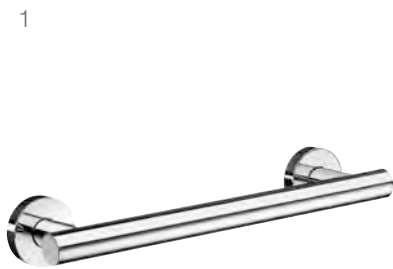

1 **HK355** Polished chrome
Single towel hook
Ø 48 mm

2 **HK356** Polished chrome
Double towel hook
L 90 mm

3 **HK359** Polished chrome
Quadruple hook
L 178 mm

1 **HK325** Polished chrome
Grab bar
L 284 mm

2 **HK326** Polished chrome
Swing arm towel rail
L 440 mm

3 **HK3464** Polished chrome
Single towel rail
L 648 mm, cc 600 mm

4 **HK3364** Polished chrome
Double towel rail
L 648 mm, cc 600 mm

5 **HK347** Polished chrome
Frosted glass shelf
L 600 mm

6 **HK328** Polished chrome
Towel rail, fixed
L 430 mm

7 **HK323** Polished chrome
Holder for hairdryer
H 155 mm, Ø 90/60 mm

8 **HK3231** Polished chrome
Holder for hairdryer and straightener
L 129 mm